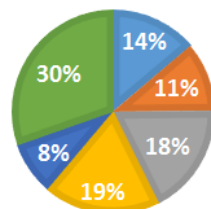

0.7%

Unemployed
1,179 (15.4%)
 UK Average: 7.6%

-7.8%

Claimants : **520 (3.5%)**

RESIDENT QUALIFICATIONS

■ Level 4+ ■ Level 3 ■ Level 2
 ■ Level 1 ■ Apprenticeships ■ No Qualifications

WOLVERHAMPTON SCHOOL LEAVER DESTINATIONS

- Sustained education destinations (86%)
- Sustained employment destination (1%)
- FE Colleges (27%)
- Apprenticeships (4%)
- State-funded sixth form (52%)

Skills lacking among 16 year old school leavers in Wolverhampton