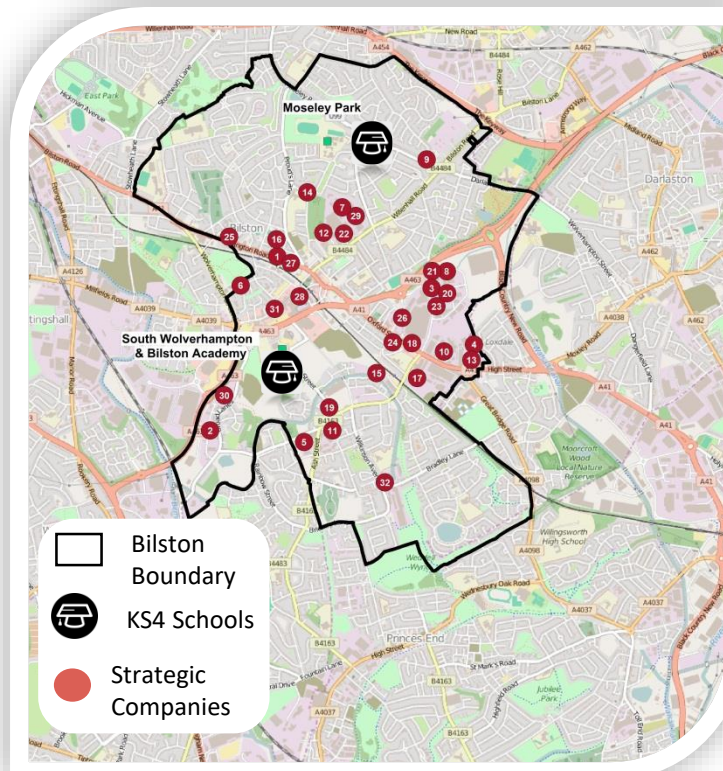

DEMOGRAPHICS

Working age population: **14,902** residents
 Aged Under 16 : **5,790** residents
 Aged 65+: **4,310** residents

Gender

Male : **8,147 (49.4%)** residents
 Female: **8,356 (50.6%)** residents

Ethnicity

White : **76.5%**
 Mixed/Multiple Ethnic Groups: **4.6%**
 Asian/Asian British: **13.1%**
 Black/Black British: **4.8%**
 Other: **1%**

Indices of Deprivation

Top 3% of least deprived areas █

EDUCATION